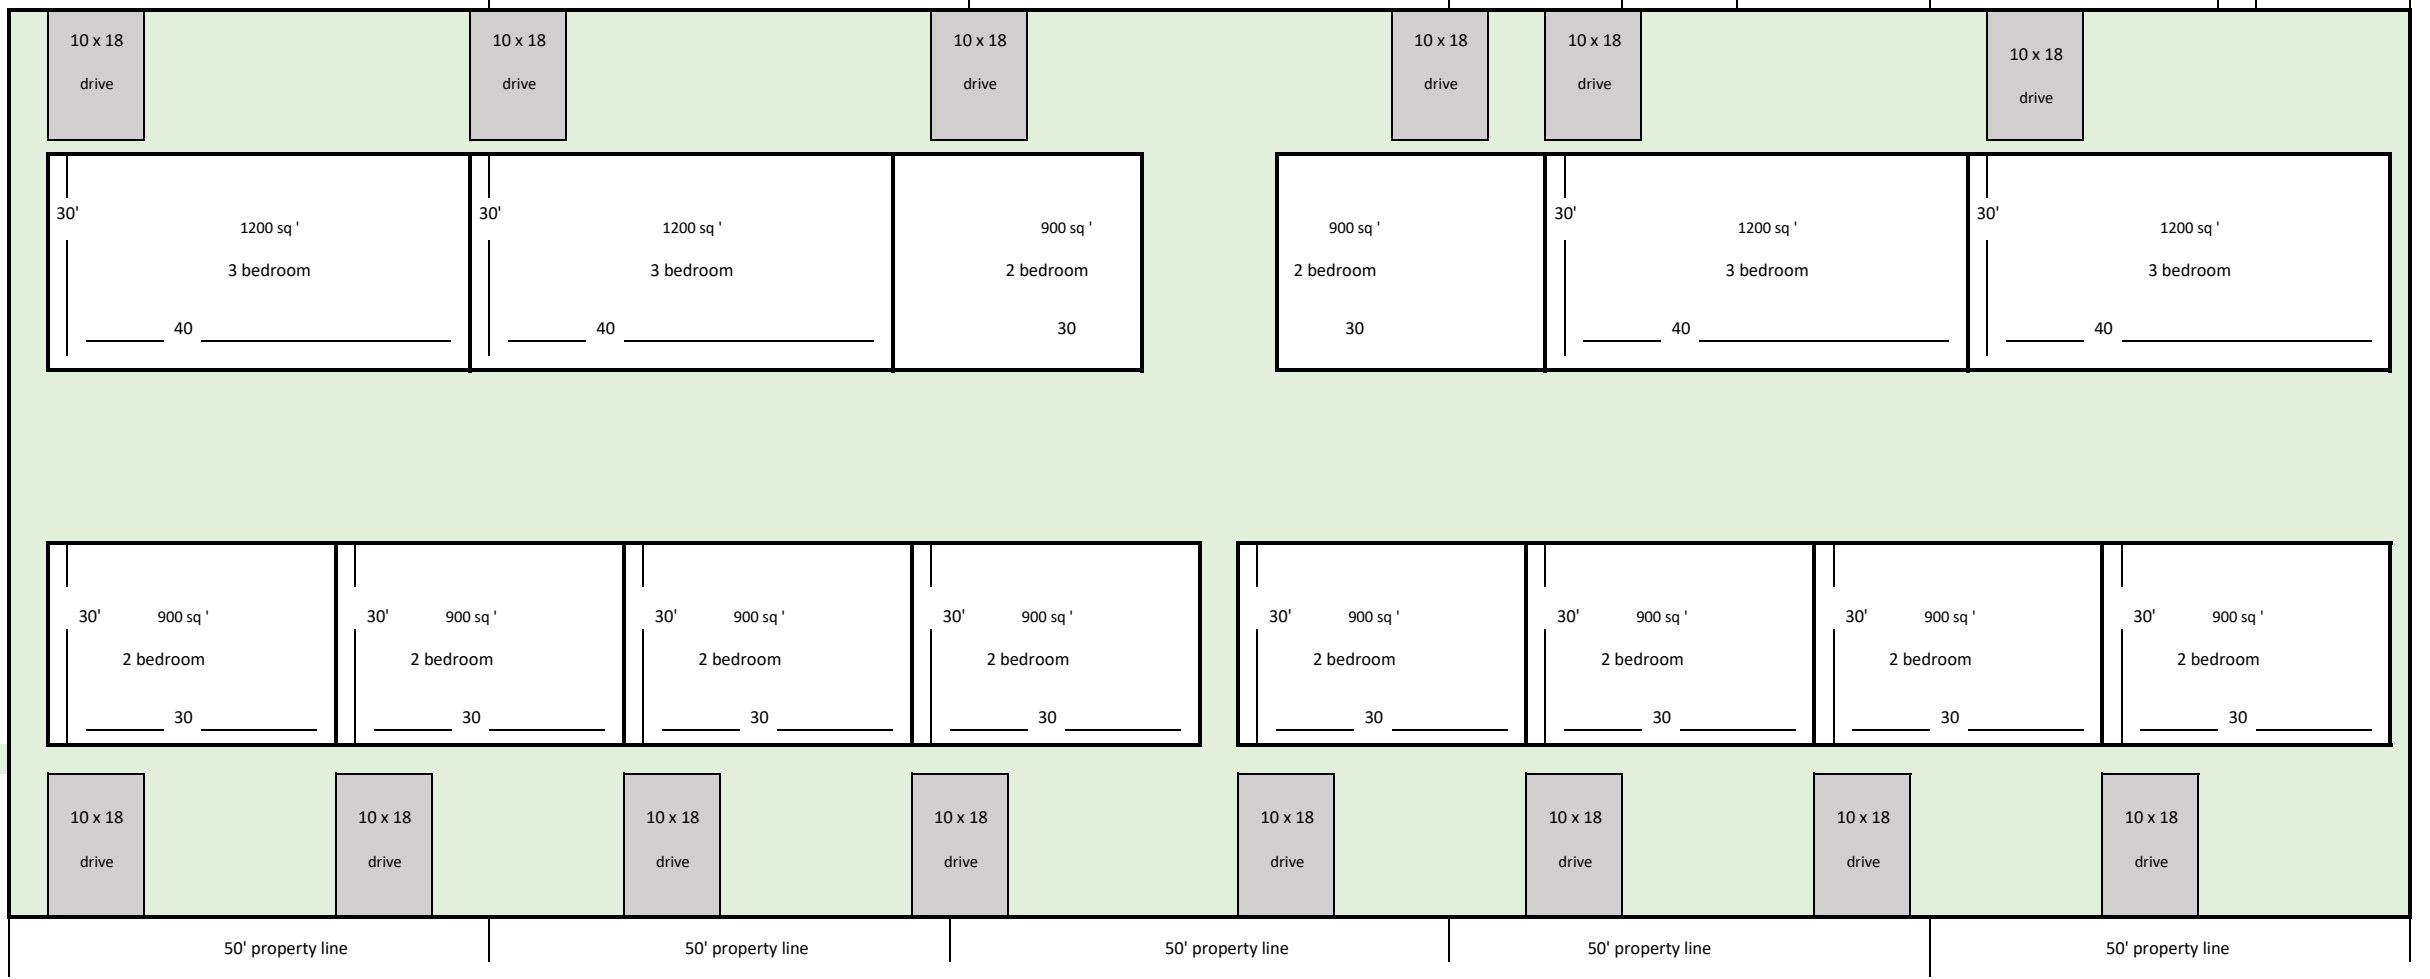

**Conceptual Site Plan - White River**

Drawing not to scale

SUPERIOR STREET

120'

ONTARIO STREET

This site design plan will not be the final design plans. The intent of this site plan was to show the types of housing we can build on the donated properties and to ensure the requested 8 - 12 (two & three bedroom) units would fit on the properties.